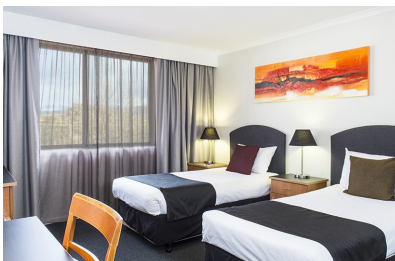

Alpha Canberra Hotel & Apartments

Range of Room Types

Alfresco Dining

Close to Major Attractions

Gym, Spa & Sauna

Hotel Highlights

- Nestled in the Tuggeranong Valley overlooking the Brindabella Ranges
- An easy 15-20 minute drive to major Canberra attractions
- Wide variety rooms and apartments for business travel, couples, and families
- Free unlimited WiFi throughout the hotel
- Well-equipped gym, spa and sauna
- Lounge with fireplace
- Dedicated function area with 3 rooms for up to 150 people
- Guest laundry and dry cleaning service
- Plentiful free onsite parking
- 24 hour reception with friendly staff

Drink, Dine & Unwind

- Tinderbox breakfast restaurant
- Bar and alfresco terrace area for a drink
- Vikings Club right next to the hotel offers charge back to your room
- Room services available

The decision to 'stay in' at Alpha Hotel Canberra is never a tough one to make. The stunning blend of rural open spaces, modern comfort and exceptionally inviting places to dine and unwind are often too tempting to resist.

Accommodation

Enjoy a wide range of options for couples and families with free unlimited WiFi and the option for a terrace or balcony.

	Max. Guest	Size (sqm)
Deluxe Room	2	27
Deluxe Twin	2	27
Easy Access	2	27
Alpha Spa Suite	2	30
Family Room	5-6	30-54
Two Bedroom Apartment	5	54
Honeymoon Suite	2	58